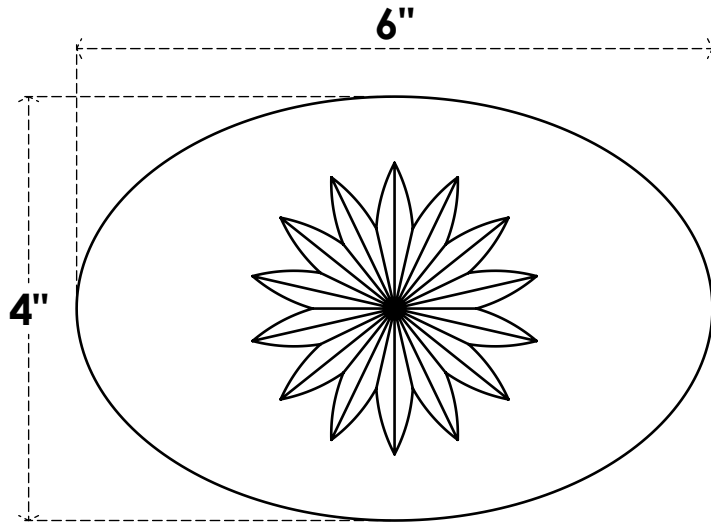

ROSP060X040X075DAL09

6"W X 4"H X 3/4"P STANDARD DALTON FLOWER ROSETTE WITH SQUARE EDGE, ARCHITECTURAL GRADE PVC

FRONT

SIDE

EKENA MILLWORK
2300 WEST MAIN ST.
CLARKSVILLE, TX 75426
TOLL FREE: 866-607-0453
WWW.EKENAMILLWORK.COM