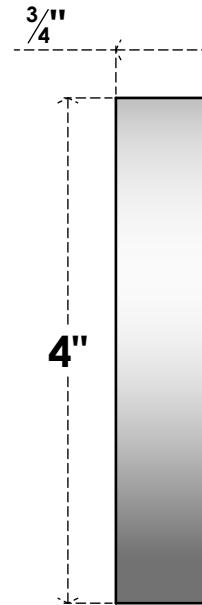

ROSP060X040X075DAL09

6"W X 4"H X 3/4"P STANDARD DALTON FLOWER ROSETTE WITH SQUARE EDGE, ARCHITECTURAL GRADE PVC

FRONT

SIDE

EKENA MILLWORK
2300 WEST MAIN ST.
CLARKSVILLE, TX 75426
TOLL FREE: 866-607-0453
WWW.EKENAMILLWORK.COM

NOTES

1. INSTALLATION TO BE COMPLETED IN ACCORDANCE WITH MANUFACTURER'S SPECIFICATIONS.
2. DRAWING MAY NOT BE TO SCALE
3. THIS DRAWING IS INTENDED FOR DESIGN AND PLANNING PURPOSES ONLY.
4. ALL INFORMATION CONTAINED HEREIN WAS CURRENT AT THE TIME OF DEVELOPMENT BUT MUST BE REVIEWED AND APPROVED BY THE PRODUCT MANUFACTURER TO BE CONSIDERED ACCURATE.
5. ARCHITECTURAL GRADE PVC PRODUCTS ARE MADE FROM EXPANDED CELLULAR PVC AND COME NATURALLY WHITE BUT MAY BE PAINTED